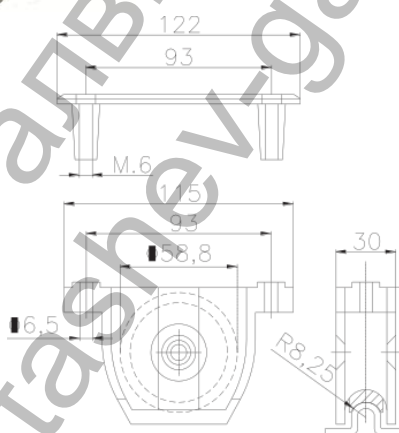

Ролка Estebro® за плъзгащи се врати в кутия с черен цвят ф 60x16 мм, неръждаема стомана AISI 303, завинтване

Cod	Dimens.	Acabado			Peso Max. Kg
36016PI	60x16	Aluminio, Aluminio, Aluminum	2	1,01	300
36016/1PI	60x16	Blanco, Branco, White, Blanc	2	1,01	300
36016/2PI	60x16	Negro, Black, Noir	2	1,01	300

**Family:** Wheels for aluminium

**Material:** Wheel of 11SMn30 steel, box of aluminium

**Finish:** Wheel in zinc-plated degree 3, lacqued box

**Maximum weight supported\*:** 300 kg

**Description:** Wheel with box and bearing 6201 2RS. It is used in aluminum sliding doors to allow their displacement over the guide. Its installation consists in fixing the box to the door's base with a plate and two M6 screws. Better resistance to the corrosion, screws with anticorrosion treatment (Geomet) for a good compatibility with aluminum. For profiles with height from 50 to 60 mm.

**\*In perfect conditions of installation, usage and maintenance.**

Продукт: [Ролка Estebro® за плъзгаци се врати в кутия с черен цвят ф 60x16 мм, неръждаема стомана AISI 303, завинтване](#)

Категория: [Плъзгаци се врати](#)